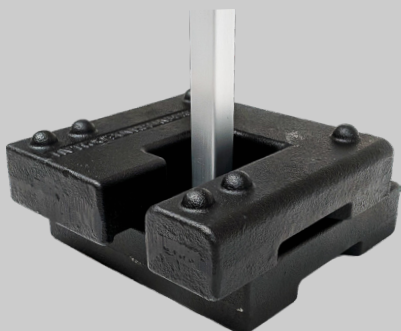

3m x 3m and 2.4m x 2.4m Marquees

Weight per leg	Wind rating for weighted marquees
26kg	46 km/hr
39kg	55 km/hr
52kg	62 km/hr
65kg	69 km/hr
78kg	75 km/hr
91kg	80 km/hr

6m x 3m Marquees

Weight per leg	Wind rating for weighted marquees
26kg	33 km/hr
39kg	39 km/hr
52kg	44 km/hr
65kg	48 km/hr
78kg	53 km/hr
91kg	56 km/hr

Weighting your marquee

- Leg weights are required to weigh down your marquee (as seen in the image).
- **1 LEG WEIGHT = 13KG**
 (Minimum 2 weights required per leg for 26kg)