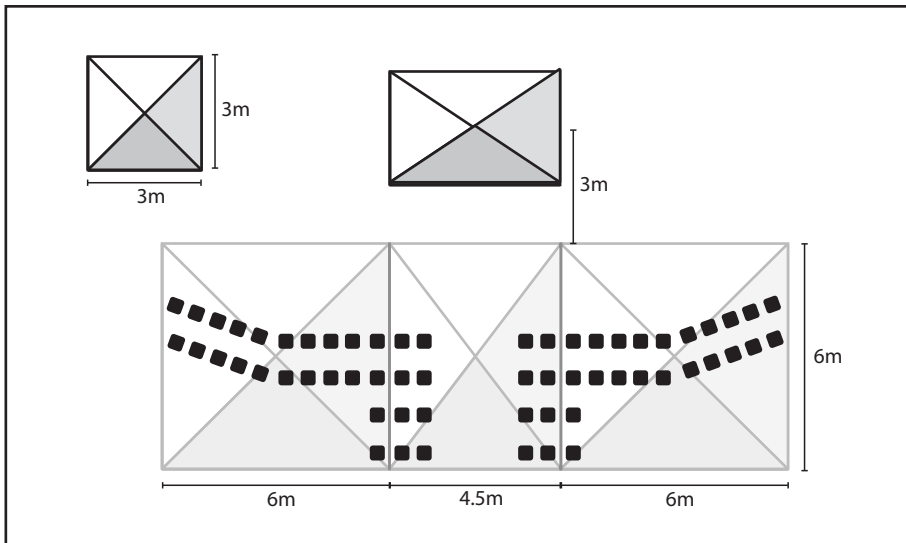

60 Seated and 60 Standing

Wedding Ceremony Option 3

$795 plus $160
delivery to the RBG (gst inc)