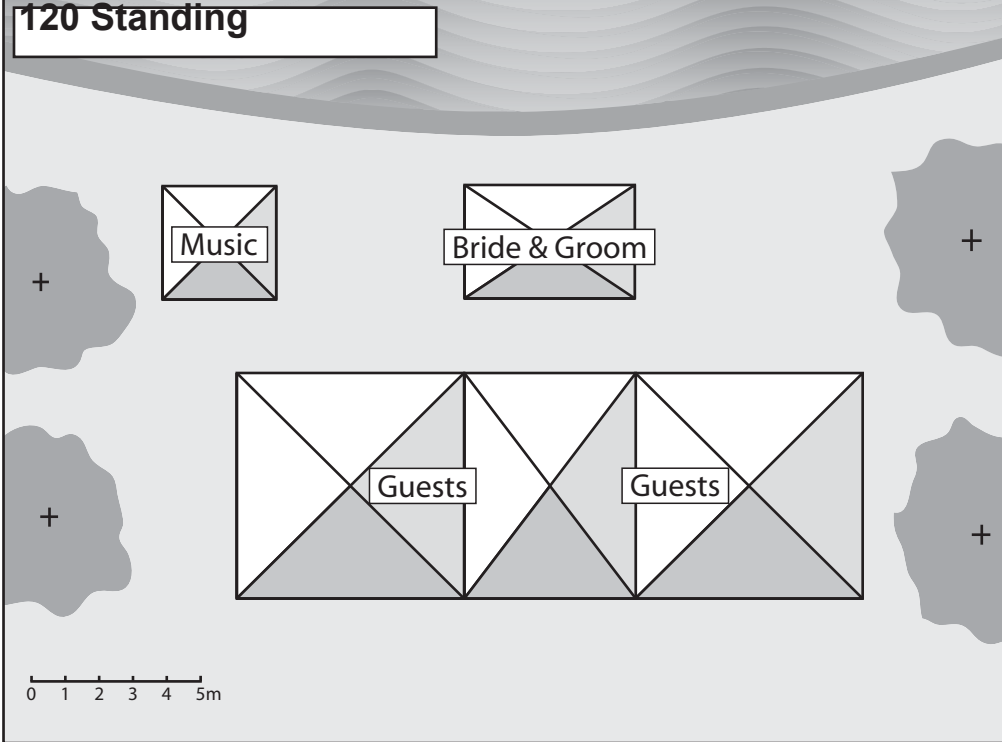

Instant Marquees at the Royal Botanic Gardens

120 Standing

Suggested marquee layout for garden wedding.

All 3 diagrams on this page show the same marquee layout.

The price is \$795 plus \$160 delivery and pick up to the RBG (gst inc)