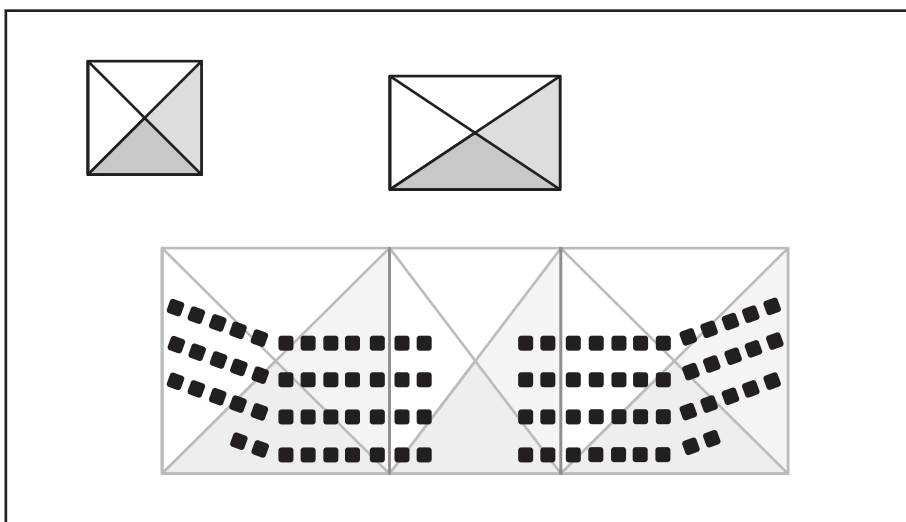

Instant Marquees at the Royal Botanic Gardens

120 Standing

Suggested marquee layout for garden wedding.

All 3 diagrams on this page show the same marquee layout.

The price is \$795 plus \$160 delivery and pick up to the RBG (gst inc)

Furniture hire is additional

60 Seated and 60 Standing

Wedding Ceremony Option 3

\$795 plus \$160
delivery to the RBG (gst inc)

90 Seated

49 Capella Crescent
Moorabbin Vic 3189
ph: 03 9555 9535
fax: 03 9555 5332